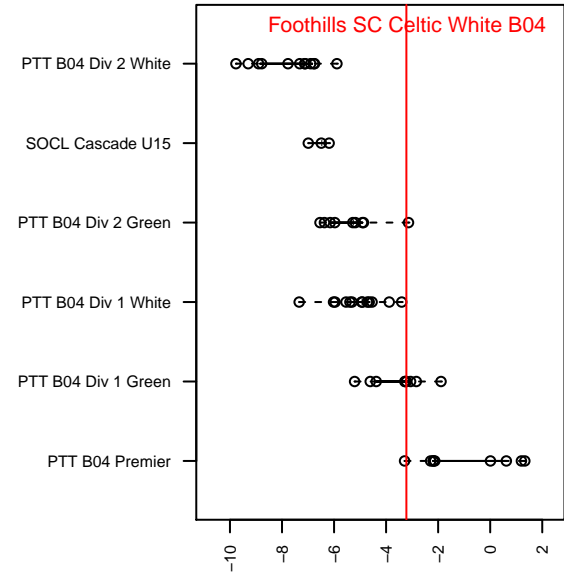

# Foothills SC Celtic White B04

Foothills SC  
 Portland, OR  
 B04 total strength=969  
 attack=2.12 defense=1.52  
 fall league = PTT B04 Div 1 Green  
 spr league = Spr OYS B04 Premier White

alt names used:  
 FSC Celtic White 04B  
 FSC 04B Celtics White  
 FSC 04B Celtics White  
 FSC 04B Celtics White  
 FSC 04B Celtics White

Venues played:  
 2016 Chinook Cup U13  
 2016 PTT B04 Division 1 Green  
 2016 OYS Presidents Cup B04  
 2016 Spr OYS B04 Premier White  
 2016 OYS State Cup B04

**Foothills SC Celtic White B04**  
 Dots are actual minus expected GF (blue circles) and GA (red triangles).  
 Blue line is smoothed change in attack strength. Red is smoothed change in defense strength.

**attack and defense variance (black dot)  
relative to other teams  
and top 10 in region**

**attack and defense rating  
relative to others at age  
and all opponents in last 13 months**

**Performance relative to 13 month average**